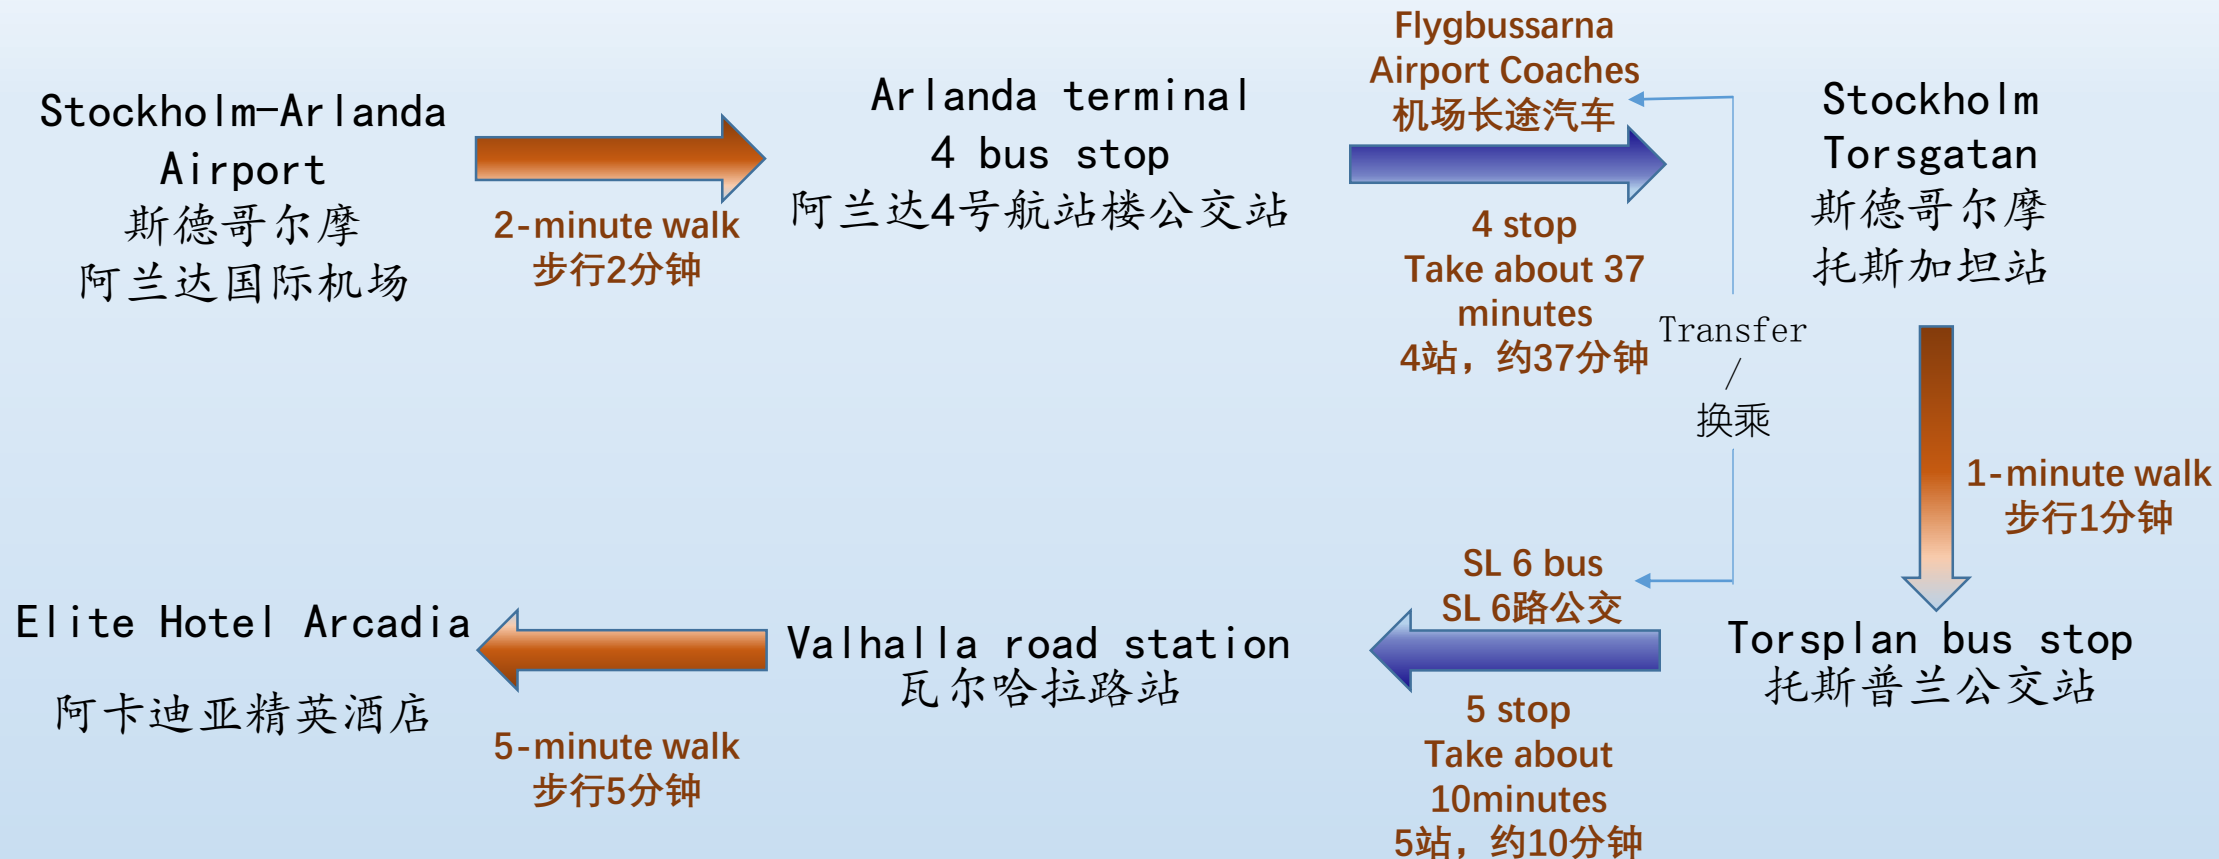

# Elite Hotel Arcadia(阿卡迪亚精英酒店)

Route 1 : By Train & Metro: 37 min

Route 2 : By Taxi: 32 min

# From Stockholm Arlanda Airport(斯德哥尔摩阿兰达机场)

to

# Elite Hotel Arcadia(阿卡迪亚精英酒店)

Route 3 : By Bus: 55 min

Cost : about 158 SEK  
价格 : 约158瑞典克朗